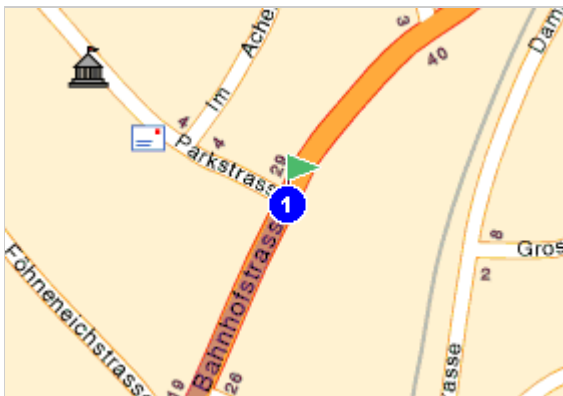

Driving directions printed on 02/05/2007

	Departure: 6440 Ingenbohl — Bahnhofstrasse	Time: 00h01
	Destination: 6440 Ingenbohl — Waldstätterquai 6	Distance: 0.6km
		Total costs: 0.10 EUR

Departure: 6440 Ingenbohl — Bahnhofstrasse

Destination: 6440 Ingenbohl — Waldstätterquai 6

	Departure: Ingenbohl, centre	0.6km	
	Route plan in Ingenbohl		
	Continue along: 2 / Bahnhofstrasse	(0.3km)	
	 Turn right: Waldstätterquai	(0.3km)	
	Destination: Ingenbohl, centre		00h01