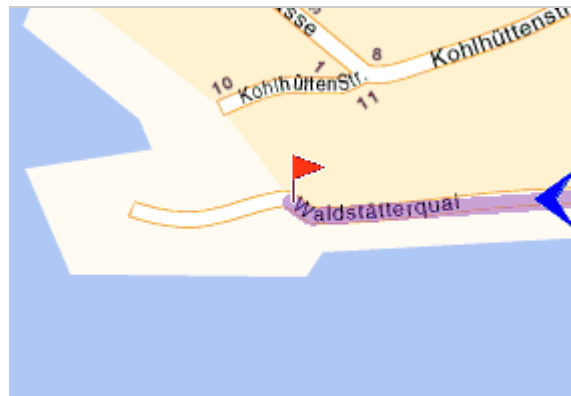

Driving directions printed on 02/05/2007

	Departure: 6440 Ingenbohl — Bahnhofstrasse	Time: 00h01
	Destination: 6440 Ingenbohl — Waldstätterquai 6	Distance: 0.6km
		Total costs: 0.10 EUR

Departure: 6440 Ingenbohl — Bahnhofstrasse

Destination: 6440 Ingenbohl — Waldstätterquai 6

	Departure: Ingenbohl, centre	0.6km	
	Route plan in Ingenbohl		
	Continue along: 2 / Bahnhofstrasse	(0.3km)	
	 Turn right: Waldstätterquai	(0.3km)	
	Destination: Ingenbohl, centre		00h01