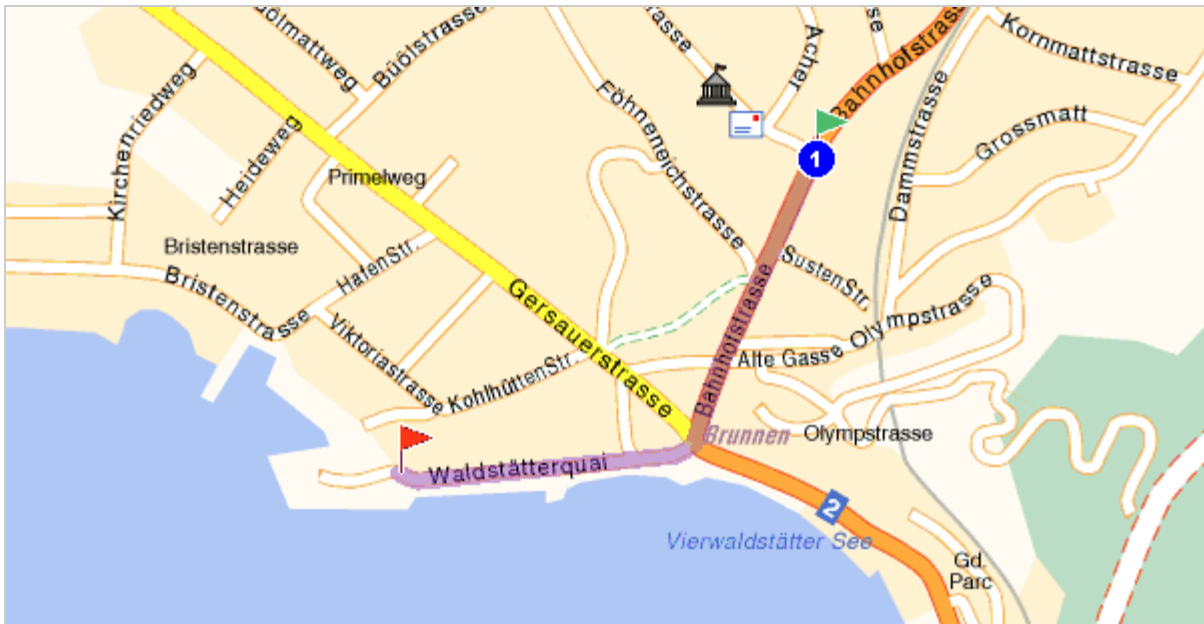

Driving directions printed on 02/05/2007

	Departure: 6440 Ingenbohl — Bahnhofstrasse	Time: 00h01
	Destination: 6440 Ingenbohl — Waldstätterquai 6	Distance: 0.6km
		Total costs: 0.10 EUR

Departure: 6440 Ingenbohl — Bahnhofstrasse

Destination: 6440 Ingenbohl — Waldstätterquai 6

	Departure: Ingenbohl, centre	0.6km	
	Route plan in Ingenbohl		
	Continue along: 2 / Bahnhofstrasse	(0.3km)	
	 Turn right: Waldstätterquai	(0.3km)	
	Destination: Ingenbohl, centre		00h01